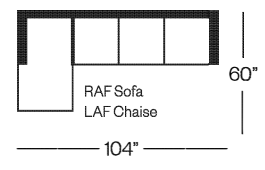

# 2112 Preston Collection

**Sofa**  
width 78" height 35"  
depth 36"

**Condo Sofa**  
width 66" height 35"  
depth 36"

**Loveseat**  
width 56" height 35"  
depth 36"

**Chair**  
width 31" height 35"  
depth 36"

## Sectionals

(Additional seats increase width by approximately 22")

Please note that all measurements are approximate.