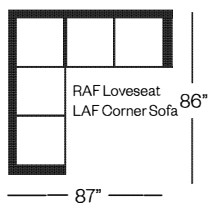

# 2112 Preston Collection

**Sofa**  
width 78" height 35"  
depth 36"

**Condo Sofa**  
width 66" height 35"  
depth 36"

**Loveseat**  
width 56" height 35"  
depth 36"

**Chair**  
width 31" height 35"  
depth 36"

## Sectionals

(Additional seats increase width by approximately 22")

Please note that all measurements are approximate.