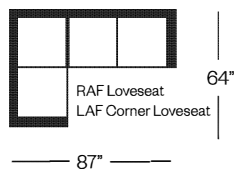

# 2112 Preston Collection

**Sofa**  
width 78" height 35"  
depth 36"

**Condo Sofa**  
width 66" height 35"  
depth 36"

**Loveseat**  
width 56" height 35"  
depth 36"

**Chair**  
width 31" height 35"  
depth 36"

## Sectionals

(Additional seats increase width by approximately 22")

Please note that all measurements are approximate.