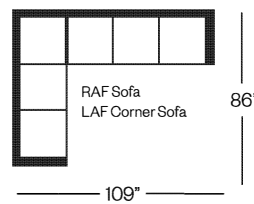

# 2112 Preston Collection

**Sofa**  
width 78" height 35"  
depth 36"

**Condo Sofa**  
width 66" height 35"  
depth 36"

**Loveseat**  
width 56" height 35"  
depth 36"

**Chair**  
width 31" height 35"  
depth 36"

## Sectionals

(Additional seats increase width by approximately 22")

Please note that all measurements are approximate.