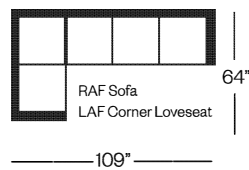

# 2112 Preston Collection

**Sofa**  
width 78" height 35"  
depth 36"

**Condo Sofa**  
width 66" height 35"  
depth 36"

**Loveseat**  
width 56" height 35"  
depth 36"

**Chair**  
width 31" height 35"  
depth 36"

## Sectionals

(Additional seats increase width by approximately 22")

Please note that all measurements are approximate.